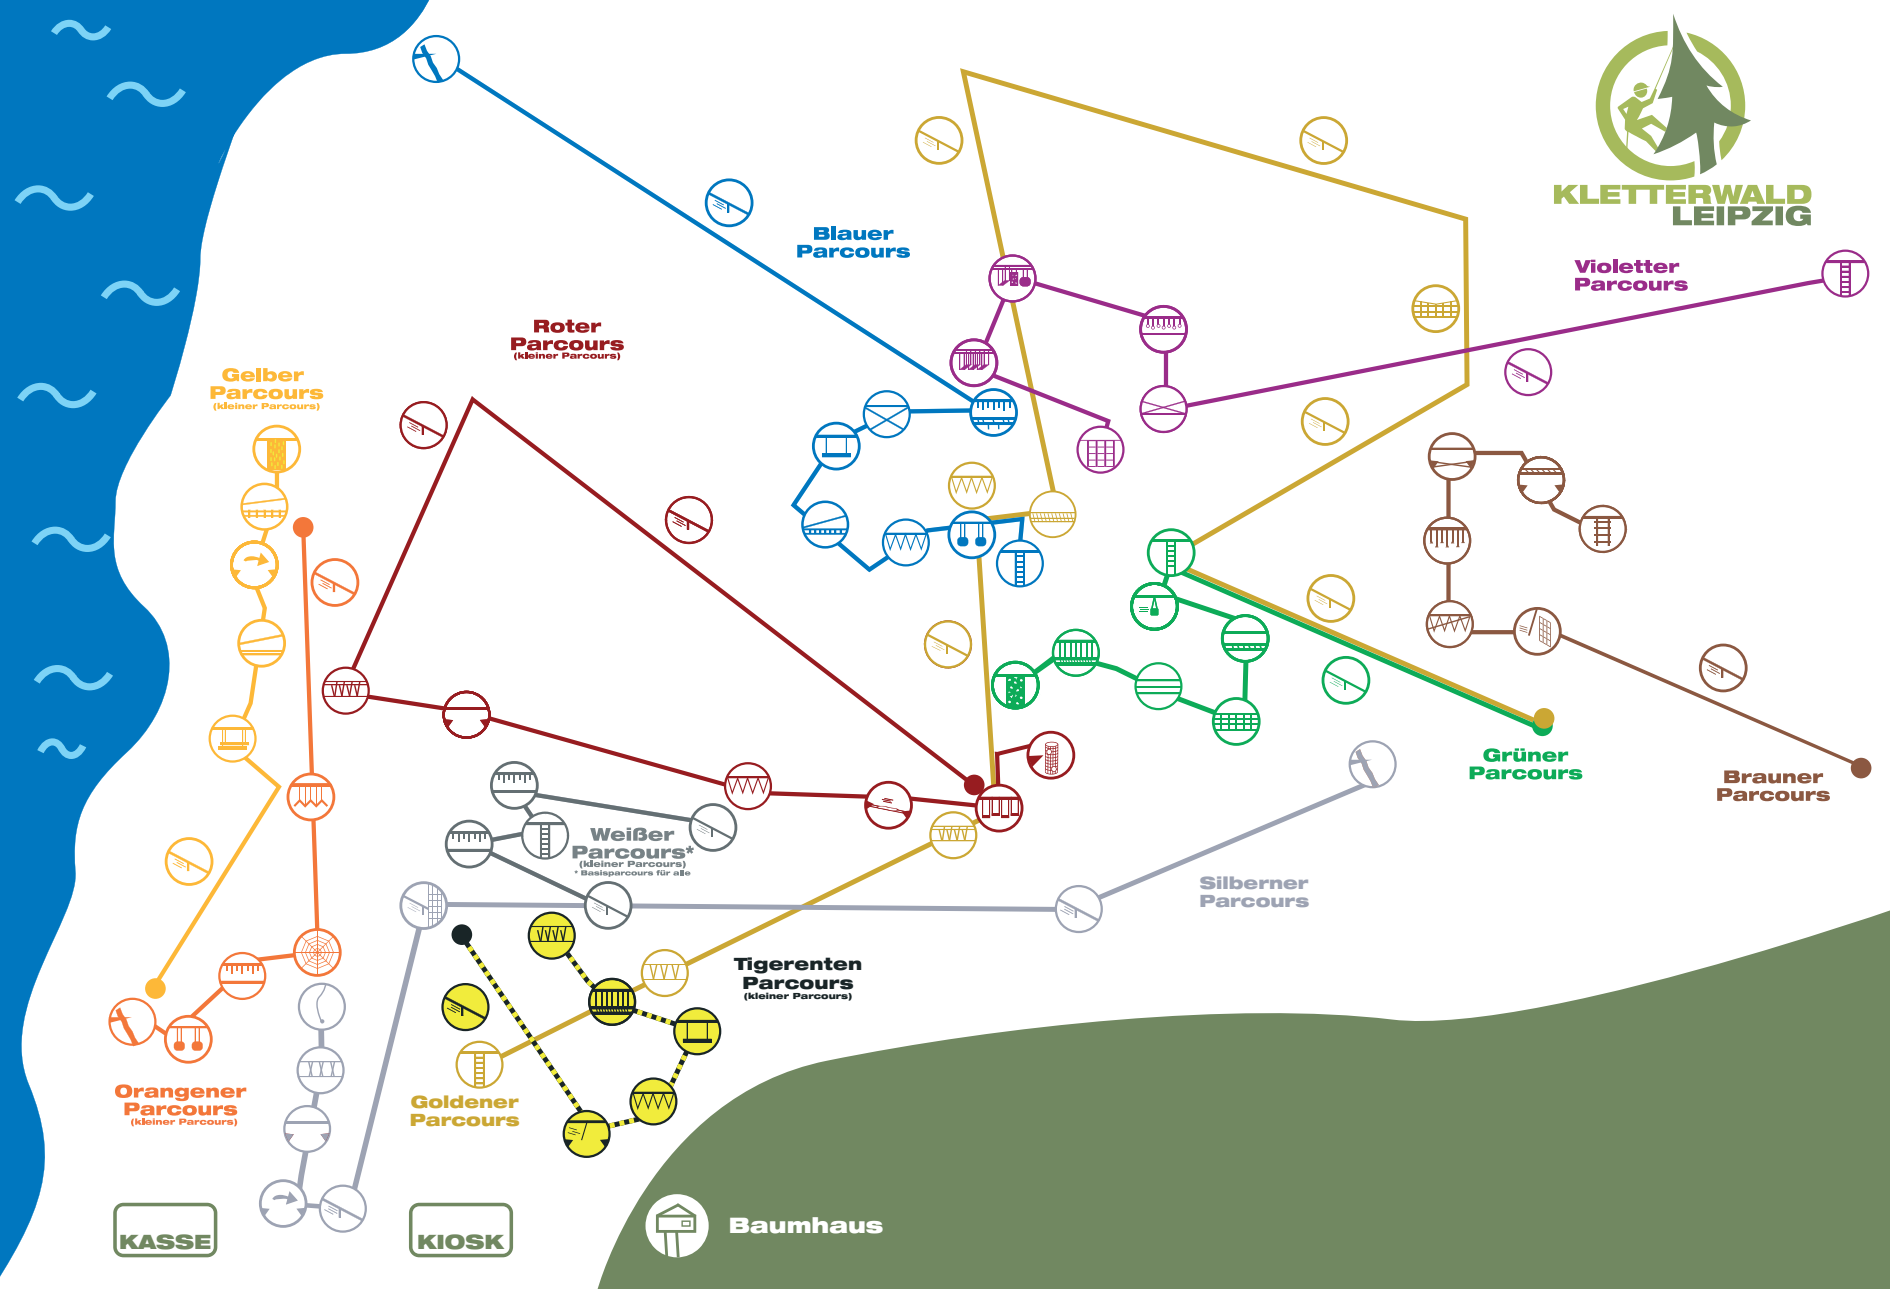

**KLETTERWALD
LEIPZIG**

Brücken

- Tremor Bridge
- Burma Steps
- Indiana Bridge
- Standing Tremor
- Hammock

Hängeschaukeln

- Burma Sticks
- Swinging Units
- Islands
- Swinging Double Beams
- Cross Beams

Leitern

- Zick Zack
- Tubes
- Changing Beams
- Swinging Beams
- V-Climb
- Big Ladder
- Climbing Tree
- Ladder

Seilkonstruktionen

- Deep Buckets Along
- Charly Chaplin
- Postman Walk
- Burma Bridge
- Net Walk
- Tension Traverse
- Deep Buckets Diagonal
- Hour Glass
- Criss Cross Walk

Affenhängeln

- Cable Walk
- Challenging Rings
- Fitness Ladder
- Stirrups
- Pull Fox
- Mixed Walk

Kletterwände

- Wable Wall
- Spider Net
- Cargo Tube
- Net Climb

Stunts

- Stick Climbing
- Cargo Net
- Flying Fox
- Snowboard
- Bucket
- Net Swing
- Tarzan Swing
- Flea Jump
- Spider Fox
- Seal Landing