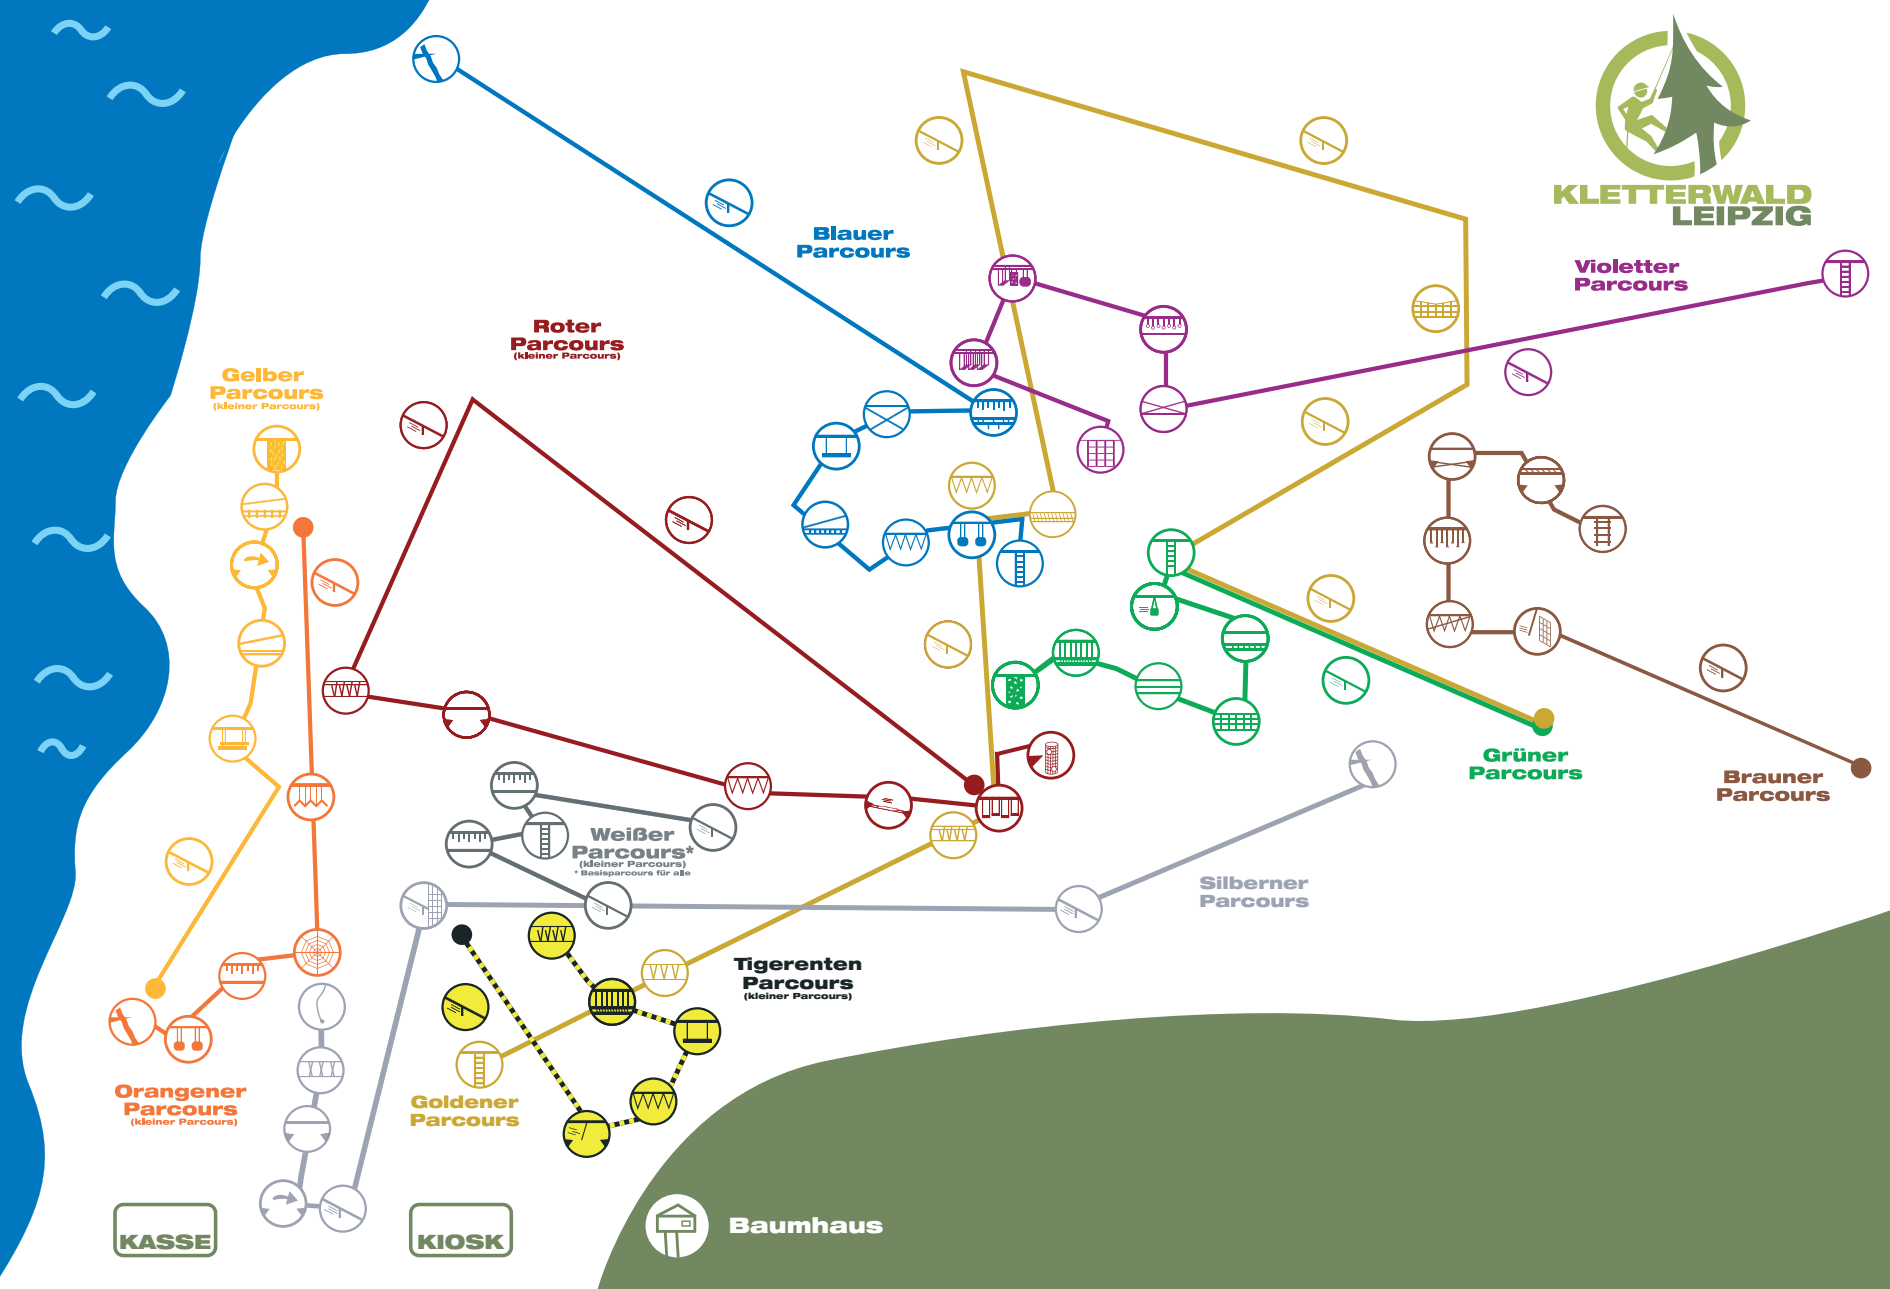

**KLETTERWALD
LEIPZIG**

Brücken

- Tremor Bridge
- Burma Steps
- Indiana Bridge
- Standing Tremor
- Hammock

Hängeschaukeln

- Burma Sticks
- Swinging Units
- Islands
- Swinging Double Beams
- Cross Beams

Leitern

- Zick Zack
- Tubes
- Changing Beams
- Swinging Beams
- V-Climb
- Big Ladder
- Climbing Tree
- Ladder

Seilkonstruktionen

- Deep Buckets Along
- Charly Chaplin
- Postman Walk
- Burma Bridge
- Net Walk

- Tension Traverse
- Deep Buckets Diagonal
- Hour Glass
- Criss Cross Walk

Affenhängeln

- Cable Walk
- Challenging Rings
- Fitness Ladder
- Stirrups

- Pull Fox
- Mixed Walk

Kletterwände

- Wable Wall
- Spider Net
- Cargo Tube
- Net Climb

- Stick Climbing
- Cargo Net

Stunts

- Flying Fox
- Snowboard
- Bucket
- Net Swing
- Tarzan Swing
- Flea Jump
- Spider Fox
- Seal Landing